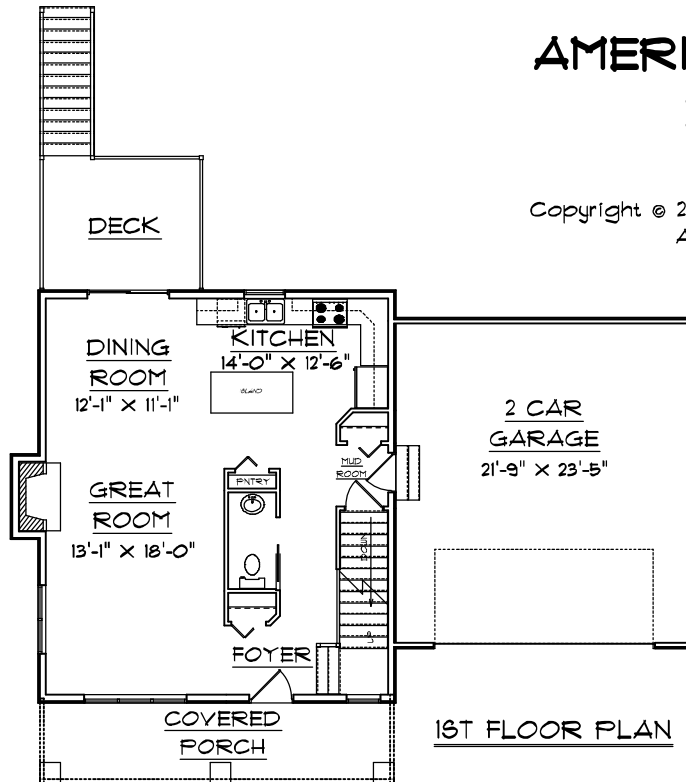

AMERICAN DESIGN CONCEPTS

Copyright © 2007 American Design Concepts
All Rights Reserved

- PLAN # 26TRY-0112**
 1864 TOTAL SQFT
 50'-0" WIDE X 36'-0" DEEP
- 4 Bedrooms
 - 3 Baths
 - Great Room
 - DECK
 - 2nd Floor Laundry
 - Walk-in Closet
 - Private Master Bath
 - Dining Room
 - 2 Car Garage
 - Covered Porch