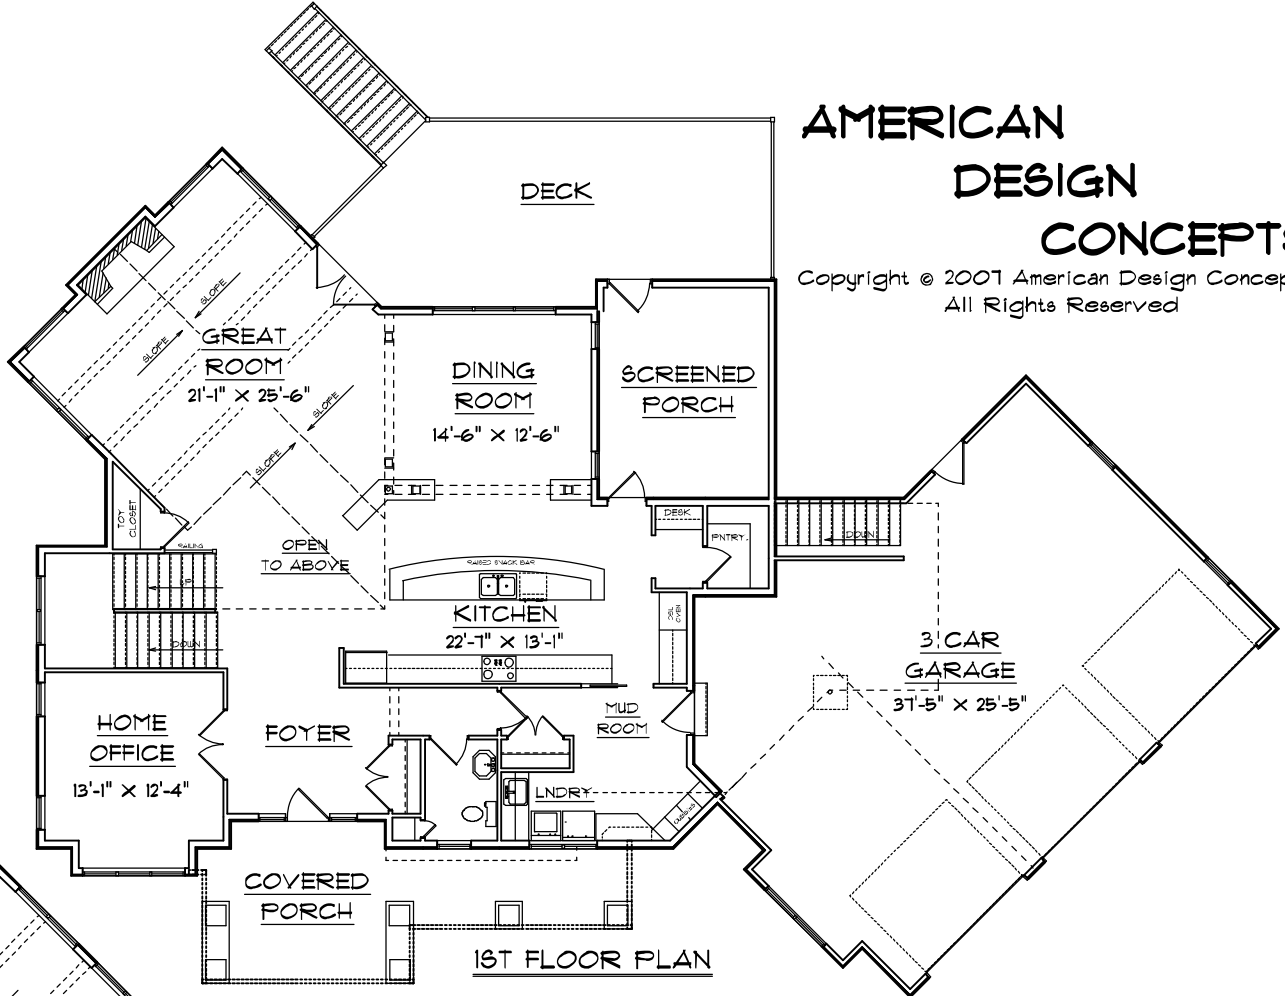

# AMERICAN DESIGN CONCEPTS

Copyright © 2007 American Design Concepts  
All Rights Reserved

PLAN # 23TRY-5146

3431 TOTAL SQFT  
90'-10" WIDE X 69'-1" DEEP

- 4 Bedrooms
- 4 Baths
- Great Room
- Home Office
- 1st Floor Laundry
- Walk-in Closet
- Private Master Bath
- Dining Room
- 3 Car Garage
- Covered Porch
- Deck
- Screened Porch