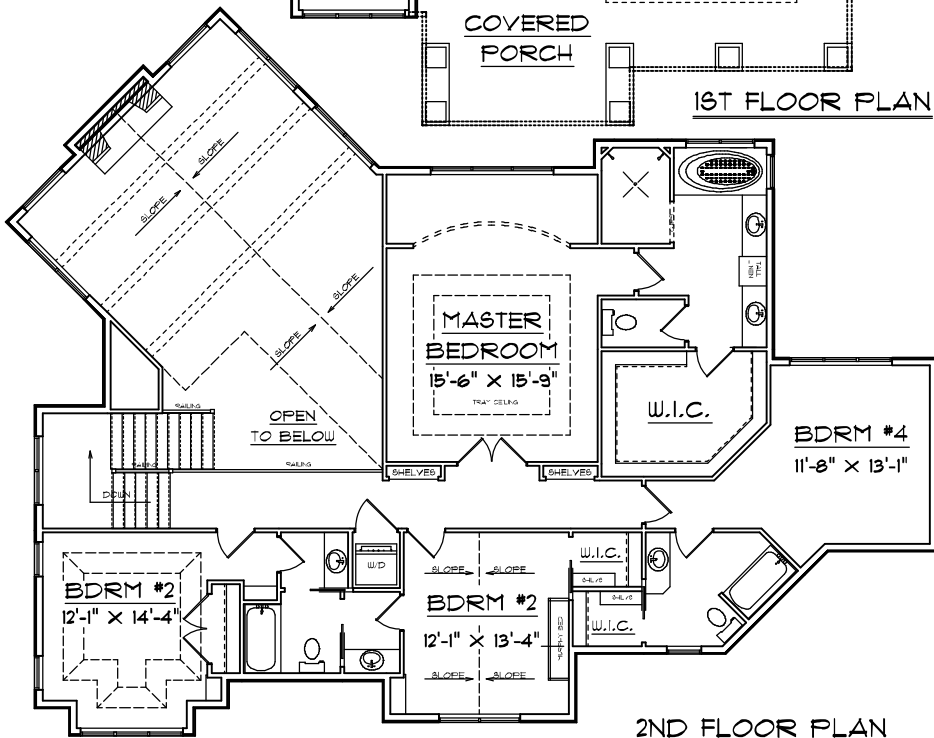

# AMERICAN DESIGN CONCEPTS

Copyright © 2007 American Design Concepts  
All Rights Reserved

PLAN # 23TRY-5146

3431 TOTAL SQFT  
90'-10" WIDE X 69'-1" DEEP

- 4 Bedrooms
- 4 Baths
- Great Room
- Home Office
- 1st Floor Laundry
- Walk-in Closet
- Private Master Bath
- Dining Room
- 3 Car Garage
- Covered Porch
- Deck
- Screened Porch