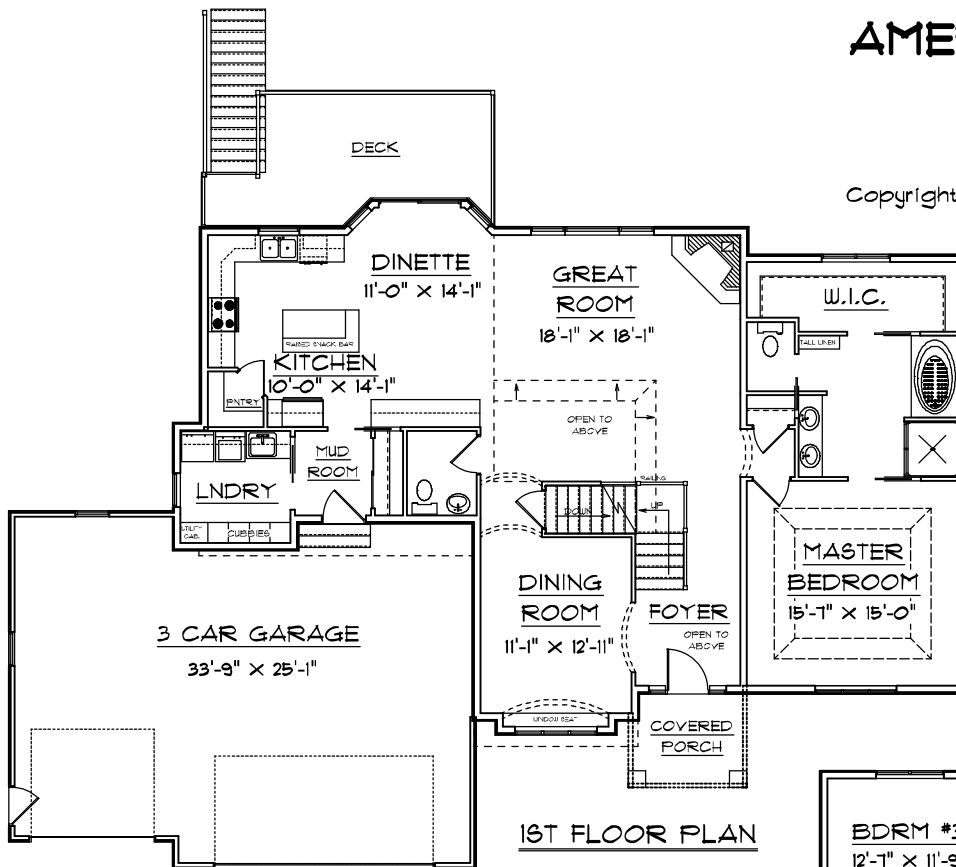

# AMERICAN DESIGN CONCEPTS

Copyright © 2007 American Design Concepts  
All Rights Reserved

**PLAN # 23TRY-5140**

2394 TOTAL SQFT  
70'-0" WIDE X 48'-10" DEEP

- 4 Bedrooms
- 3 Baths
- Great Room
- 1st Floor Laundry
- Walk-in Closet
- Private Master Bath
- Dining Room
- Dinette
- 3 Car Garage
- Covered Porch
- Deck