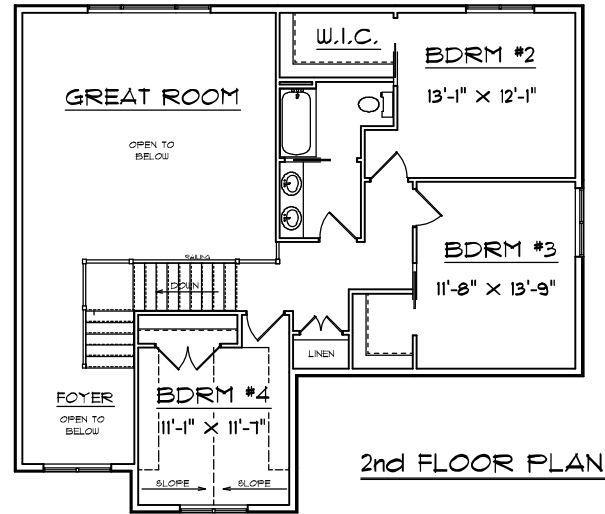

# AMERICAN DESIGN CONCEPTS

Copyright © 2007 American Design Concepts  
All Rights Reserved

**PLAN # 25TRY-5135**

2562 TOTAL SQFT  
69'-6" WIDE X 52'-1" DEEP

- 4 Bedrooms
- 3 Baths
- Great Room
- 1st Floor Laundry
- Walk-In Closet
- Private Master Bath
- Dining Room
- Dinette
- 3 Car Garage
- Covered Porch
- Deck