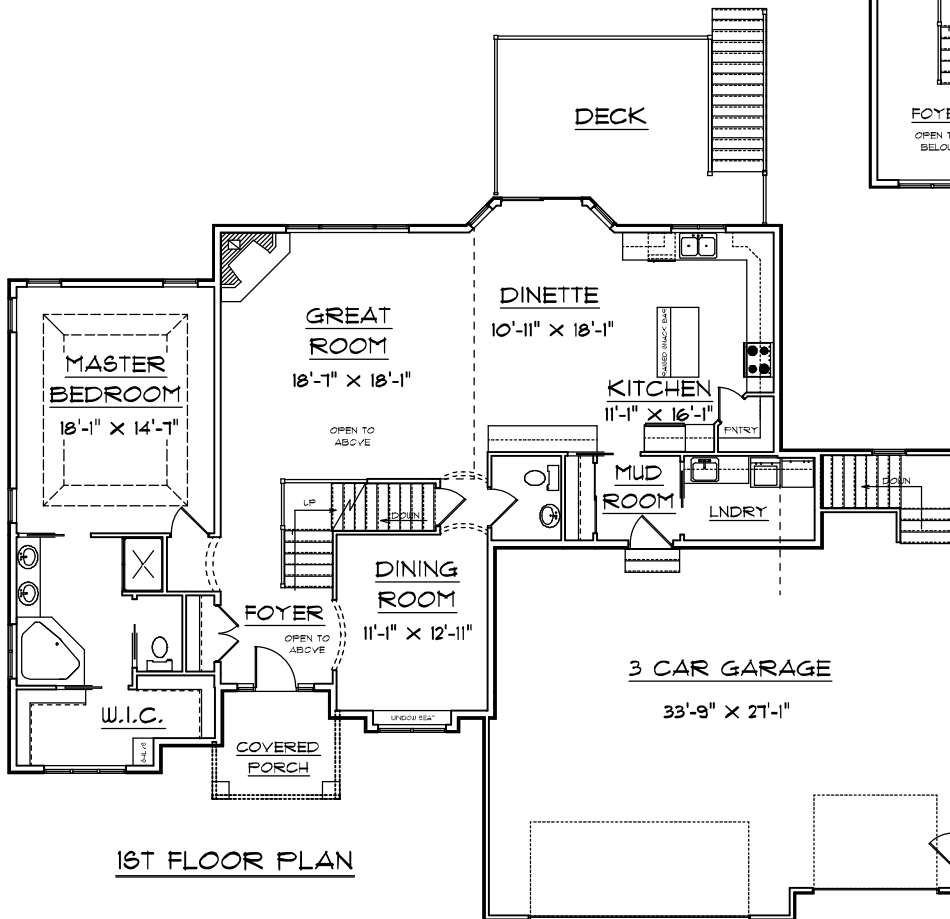

# AMERICAN DESIGN CONCEPTS

Copyright © 2007 American Design Concepts  
All Rights Reserved

**PLAN # 25TRY-5135**

2562 TOTAL SQFT  
69'-6" WIDE X 52'-1" DEEP

- 4 Bedrooms
- 3 Baths
- Great Room
- 1st Floor Laundry
- Walk-In Closet
- Private Master Bath
- Dining Room
- Dinette
- 3 Car Garage
- Covered Porch
- Deck