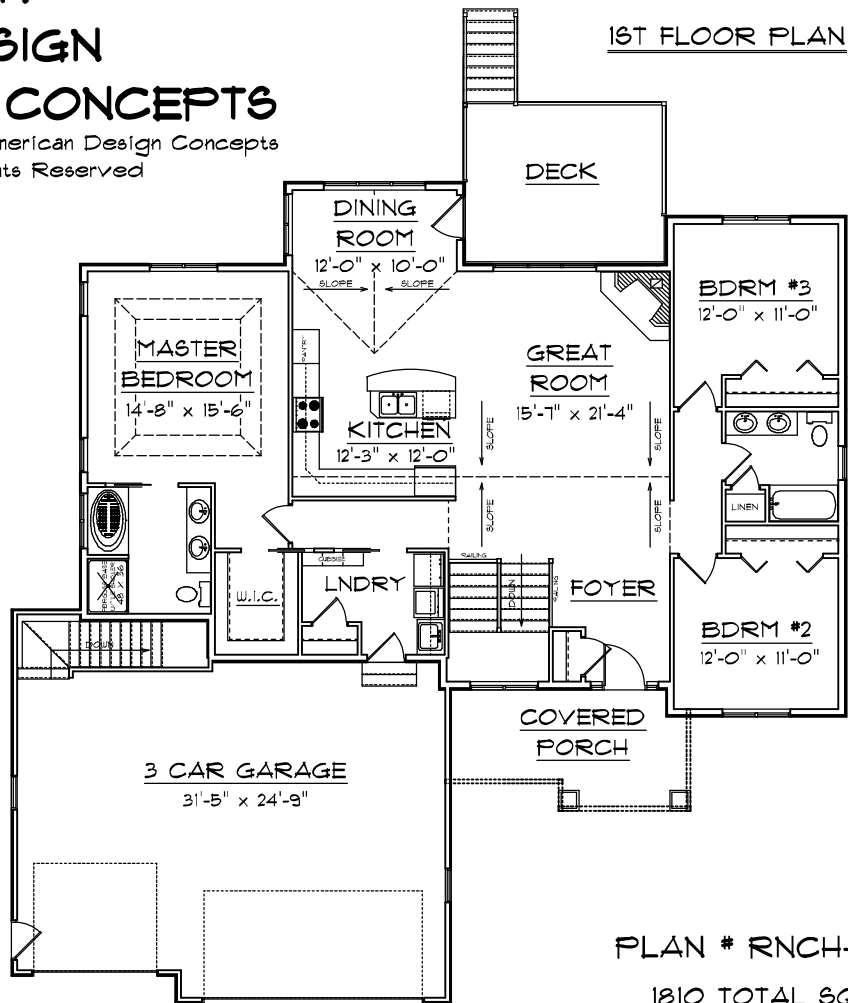

# AMERICAN DESIGN CONCEPTS

Copyright © 2007 American Design Concepts  
All Rights Reserved

PLAN # RNCH-5144

1810 TOTAL SQFT  
61'-0" WIDE X 60'-0" DEEP

- 3 Bedrooms
- 3 Baths
- Great Room
- Den
- 1st Floor Laundry
- Walk-in Closet
- Private Master Bath
- Dining Room
- 3 Car Garage
- Covered Porch